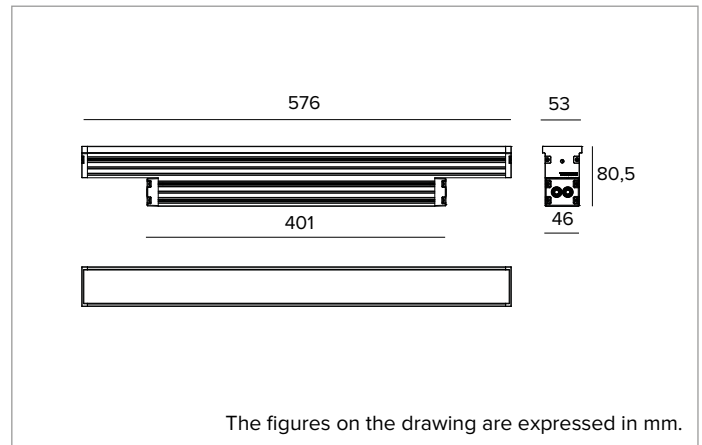

SOURCE

High Power High Efficiency Ra80 linear LED board. Ra90 on request.

Energy efficiency class: D

Nominal power: 24W

Nominal flux: 3440lm

Colour rendering index: 80

Rf: 82.9

Rg: 97

CCT nominal: 3000K

SDCM: 3

Lifetime (L80/B10): >50000h tq +25°C

ILLUMINOTECHNICAL CHARACTERISTICS

Internal optical system composed of a primary cylindrical glass lens, a high reflectance anodised aluminium reflector and an integrated holographic filter. Grazing light version.

Optic: HYBRID

Beam angles: GRZ

Optical efficiency: 83%

Fixture flux: 2858lm

Luminous efficacy: 102lm/W

Photobiological safety: Compliant with RG1 low risk group

MECHANICAL CHARACTERISTICS

Extruded anodised aluminium 15µ body. Extra clear 5mm thick glass flat screen. The body of the fixture is adjustable and can be installed away from the mounting surface using accessory snap brackets.

Colour and finish: Aluminium

Dimensions: L=576mm

Weight: 2.6Kg

Version: INTEGRATED DRIVER

Degree of protection: IP66,IP67

Mechanical Resistance: IK08

ELECTRICAL CHARACTERISTICS

Integrated driver version. Complete with electronic ON-OFF power supply. Pre-cabled with a 1 metre 3x1mm² H07RN-F cable. Luminaire compliant with EN 60598-2-22 for power supply from a centralised emergency system CPSS (Central Power Supply System), not incorporated in the luminaire - high risk areas excluded. The default power and flux are 100% in AC and 100% in DC.

Fixture Power: 28W

Power supply: 220-240Vac 50/60Hz

Insulation Class: CLASS 1

Type of driver / Control: ON-OFF

Driver included: YES

Class F: YES

SAFE FLICKER: PstLM=<1 and SVM=<0.4 (IEC TR 61547-1 and IEC TR 63158), to ensure a more comfortable and safe light

Ambient temperature: -25°C / +35°C

INSTALLATION

To be completed with stainless steel adjustable brackets.

NOTES

Uses the "Waterblock Smart" technical solution that involves resin coating the connection cables, limiting the risk of humidity reaching the driver or the fixture. 110-277Vac version available on request.

WARRANTY

5 years.

WARNING

Luminaire designed for disposal/recycling at end-of-life. Replaceable (LED only) light source by a professional. Replaceable control gear by a professional.

Due to the technological evolution of the electronic components, the data provided may be updated, and as such, confirmation must be requested during the order process.

Luminous flux and power supply have +/-10% tolerances with respect to the indicated value. tq +25°C (CIE 121).

We reserve the right to make technical changes.

Targetti Sankey S.r.l.
Via Pratese, 164
50145 Firenze - Italy
Tel: +39 055 37911
targetti.com
targetti@targetti.com

CCIAA Firenze
Share Capital:
€ 500.000,00
VAT N. (IT):
01537660480
R.E.A: FI-275656

TARGETTI